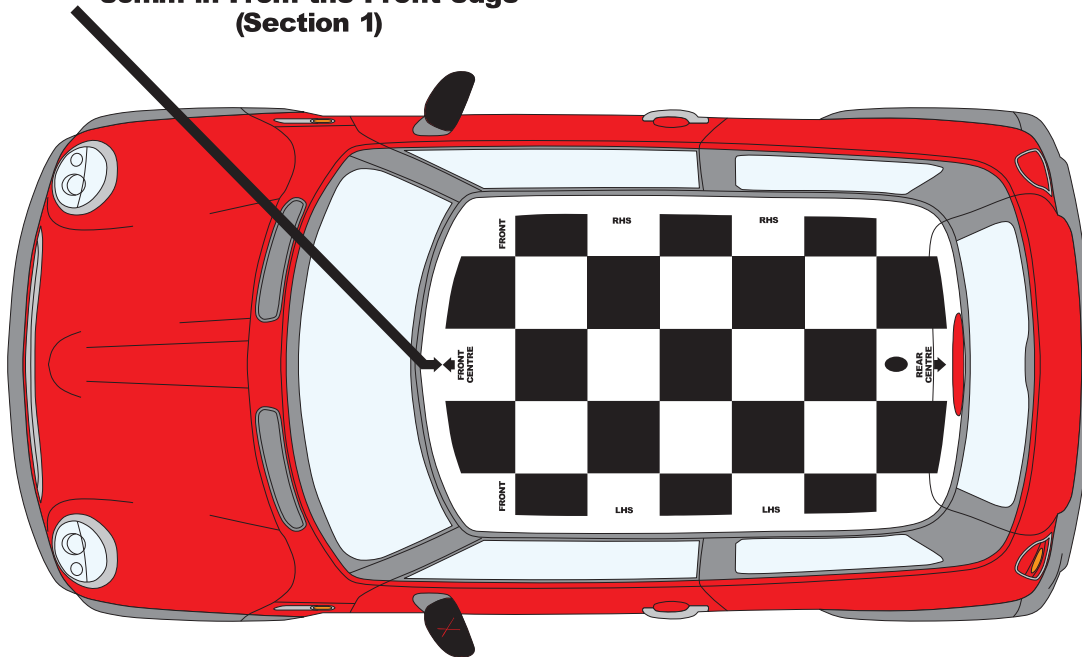

Roof Cheques

The colour of your roof is the background colour.
Example shows a black kit.

Colour Range

Chequered Kit Installation Guide

This is How you will receive your kit

Where Do I start?

Start the tip of the arrow
80mm in From the Front edge
(Section 1)

**Apply section 2,
Then Section 3**

Peel off your carrier tape, peel off the arrows.