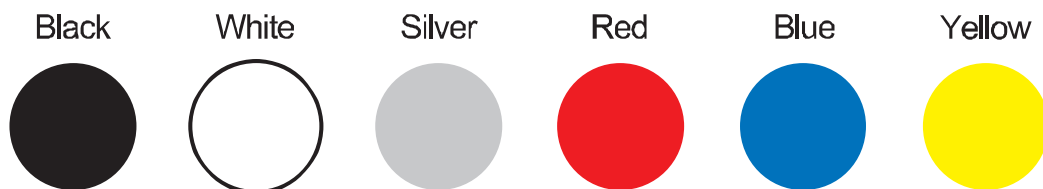

Roof Cheques

The colour of your roof is the background colour.
Example shows a black kit.

Colour Range

Chequered Kit Installation Guide

This is How you will receive your kit

Where Do I start?

Start the tip of the arrow
80mm in From the Front edge
(Section 1)

**Apply section 2,
Then Section 3**

Peel off your carrier tape, peel off the arrows.