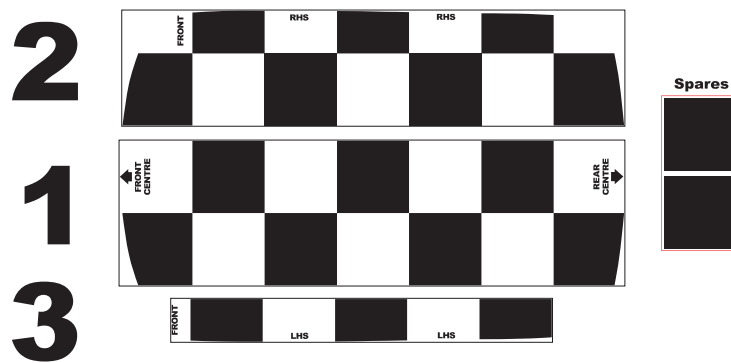

Roof Cheques

The colour of your roof is the background colour.
Example shows a black kit.

Colour Range

Chequered Kit Installation Guide

This is How you will receive your kit

Where Do I start?

Start the tip of the arrow
80mm in From the Front edge
(Section 1)

**Apply section 2,
Then Section 3**

Peel off your carrier tape, peel off the arrows.