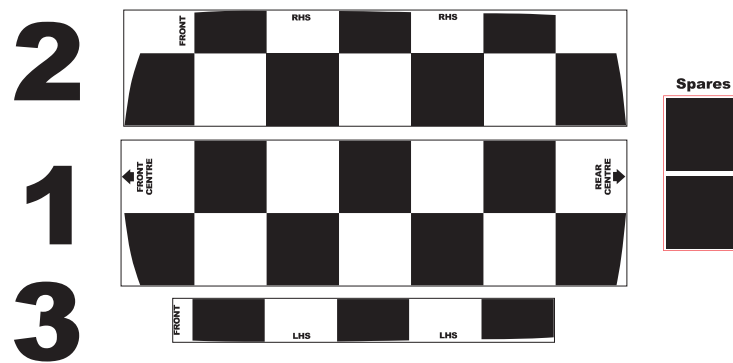

Chequered Kit Installation Guide

This is How you will receive your kit

Where Do I start?

Start the tip of the arrow
80mm in From the Front edge
(Section 1)

**Apply section 2,
Then Section 3**

Peel off your carrier tape, peel off the arrows.