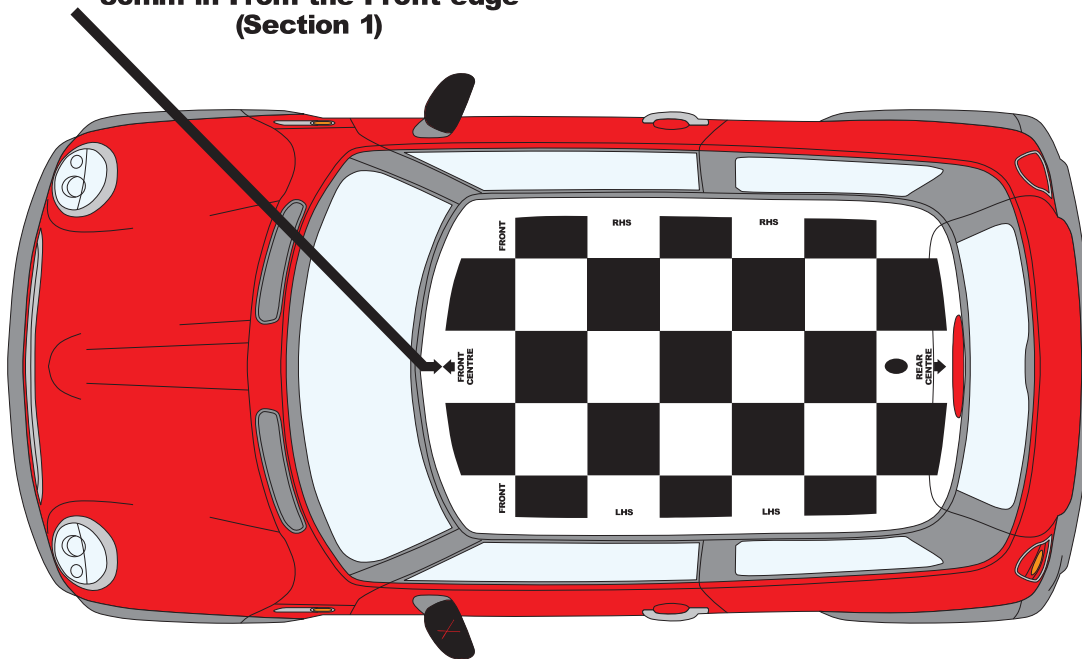

Chequered Kit Installation Guide

This is How you will receive your kit

Where Do I start?

Start the tip of the arrow
80mm in From the Front edge
(Section 1)

**Apply section 2,
Then Section 3**

Peel off your carrier tape, peel off the arrows.